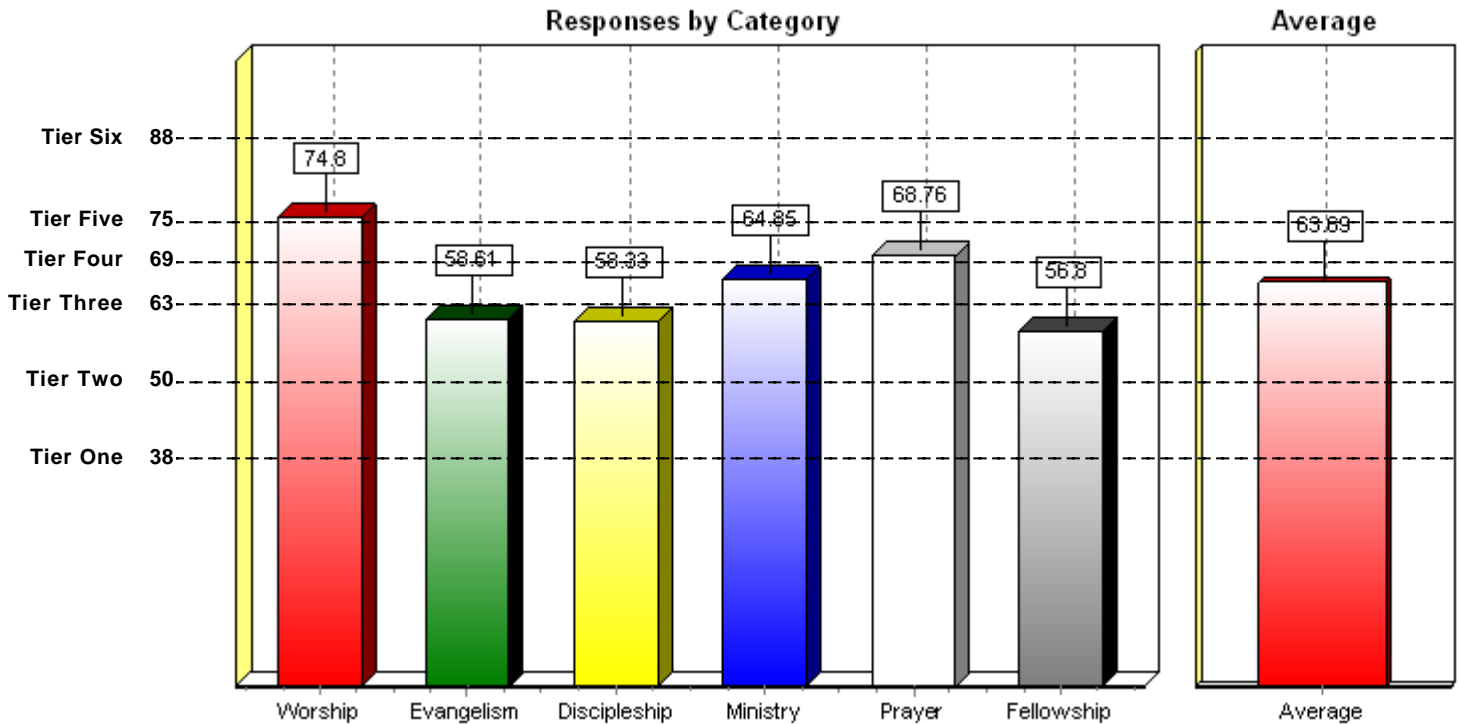

Church ID: MS00025

**Church Summary
Sample Baptist Church**

Survey Year: 2008

Category	Score	Comment
Worship:	74.80	The church has high scores in the area of Worship and should continue to build on the strong ministries in place to reach people and disciple those reached.
Evangelism:	58.61	The church needs immediate attention in the area of Evangelism.
Discipleship:	58.33	The church needs immediate attention in the area of Discipleship.
Ministry:	64.85	Strengths of your church may not be being used effectively in the area of Ministry.
Prayer:	68.76	The strengths of your church are in place to make a positive difference for the Kingdom – but have lots of room for development in the area of Prayer.
Fellowship:	56.80	The church needs immediate attention in the area of Fellowship.
Average:	63.69	Strengths of your church may not be being used effectively for reaching people. The church may well have plateaued and a decline is forth coming.

Church ID: MS00025

**Church Summary
Sample Baptist Church**

Survey Year: 2008

Gender

Age Group

Years a Church Member

Years a Christian

Activity Hours per Week