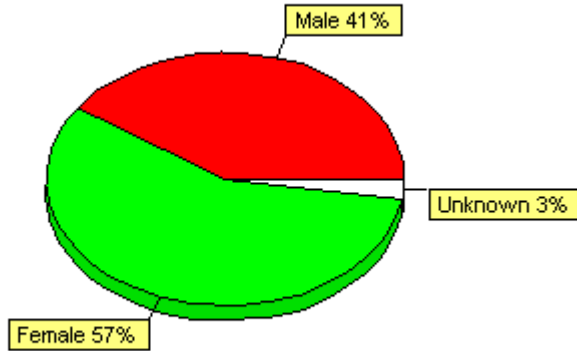

Church ID: MS00025

**Church Summary
Sample Baptist Church**

Survey Year: 2008

Category	Score	Comment
Worship:	74.80	The church has high scores in the area of Worship and should continue to build on the strong ministries in place to reach people and disciple those reached.
Evangelism:	58.61	The church needs immediate attention in the area of Evangelism.
Discipleship:	58.33	The church needs immediate attention in the area of Discipleship.
Ministry:	64.85	Strengths of your church may not be being used effectively in the area of Ministry.
Prayer:	68.76	The strengths of your church are in place to make a positive difference for the Kingdom – but have lots of room for development in the area of Prayer.
Fellowship:	56.80	The church needs immediate attention in the area of Fellowship.
Average:	63.69	Strengths of your church may not be being used effectively for reaching people. The church may well have plateaued and a decline is forth coming.

Church ID: MS00025

**Church Summary
Sample Baptist Church**

Survey Year: 2008

Gender

Age Group

Years a Church Member

Years a Christian

Activity Hours per Week