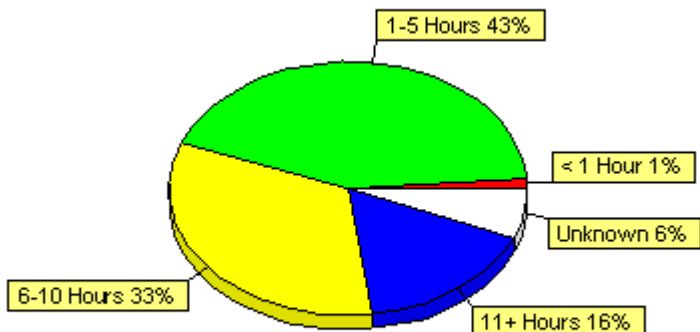

Church ID: MS00025

**Church Summary
Sample Baptist Church**

Survey Year: 2008

Category	Score	Comment
Worship:	74.80	The church has high scores in the area of Worship and should continue to build on the strong ministries in place to reach people and disciple those reached.
Evangelism:	58.61	The church needs immediate attention in the area of Evangelism.
Discipleship:	58.33	The church needs immediate attention in the area of Discipleship.
Ministry:	64.85	Strengths of your church may not be being used effectively in the area of Ministry.
Prayer:	68.76	The strengths of your church are in place to make a positive difference for the Kingdom – but have lots of room for development in the area of Prayer.
Fellowship:	56.80	The church needs immediate attention in the area of Fellowship.
Average:	63.69	Strengths of your church may not be being used effectively for reaching people. The church may well have plateaued and a decline is forth coming.

Church ID: MS00025

**Church Summary
Sample Baptist Church**

Survey Year: 2008

Gender

Age Group

Years a Church Member

Years a Christian

Activity Hours per Week

**Church Summary
Sample Baptist Church**

Church ID: MS00025

Survey Year: 2008

Gender

Male	32
Female	45
Unknown	2

Age Group

< 20	6
20-29	3
30-39	2
40-49	3
50-59	11
60-69	15
70+	34
Unknown	5

Years a Church Member