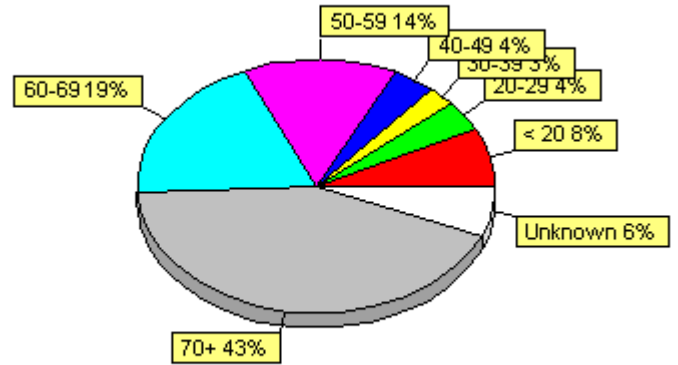

Church ID: MS00025

**Church Summary
Sample Baptist Church**

Survey Year: 2008

Gender

Age Group

Years a Church Member

Years a Christian

Activity Hours per Week

**Church Summary
Sample Baptist Church**

Church ID: MS00025

Survey Year: 2008

Gender

Male	32
Female	45
Unknown	2

Age Group

< 20	6
20-29	3
30-39	2
40-49	3
50-59	11
60-69	15
70+	34
Unknown	5

Years a Church Member