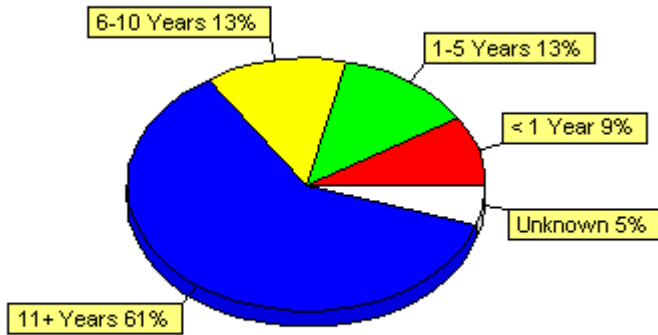

Church ID: MS00025

**Church Summary
Sample Baptist Church**

Survey Year: 2008

Category	Score	Comment
Worship:	74.80	The church has high scores in the area of Worship and should continue to build on the strong ministries in place to reach people and disciple those reached.
Evangelism:	58.61	The church needs immediate attention in the area of Evangelism.
Discipleship:	58.33	The church needs immediate attention in the area of Discipleship.
Ministry:	64.85	Strengths of your church may not be being used effectively in the area of Ministry.
Prayer:	68.76	The strengths of your church are in place to make a positive difference for the Kingdom – but have lots of room for development in the area of Prayer.
Fellowship:	56.80	The church needs immediate attention in the area of Fellowship.
Average:	63.69	Strengths of your church may not be being used effectively for reaching people. The church may well have plateaued and a decline is forth coming.

Church ID: MS00025

**Church Summary
Sample Baptist Church**

Survey Year: 2008

Gender

Age Group

Years a Church Member

Years a Christian

Activity Hours per Week

**Church Summary
Sample Baptist Church**

Church ID: MS00025

Survey Year: 2008

Gender

Male	32
Female	45
Unknown	2

Age Group

< 20	6
20-29	3
30-39	2
40-49	3
50-59	11
60-69	15
70+	34
Unknown	5

Years a Church Member