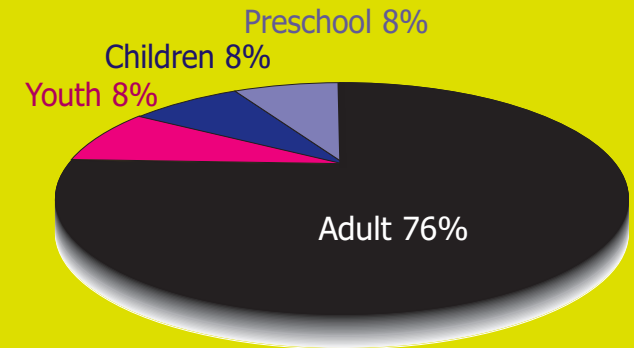

First Baptist Church AGE GROUP DIVISIONS

Ten-Year History

Using the information you have provided through the Annual Church Profile (ACP), we are able to offer a detailed graphic look at your church history for the past 10 years. This information includes:

- Resident membership
- Additions (baptisms and other)
- Worship attendance
- Sunday School enrollment and attendance
- Age group enrollment
- Discipleship enrollment
- Missions organizations enrollment
- Music enrollment
- Giving